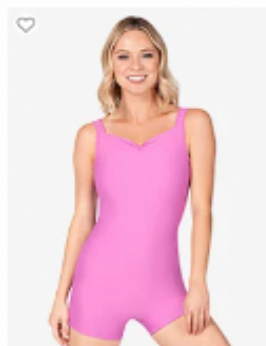

Gymnastics Attire

Students must wear athletic ware that they can go upside down in and the clothes DO NOT come up. Leotard and shorts, leotard and athletic leggings, a “bike short” style unitard, or a unitard are all acceptable.

Perfect Balance Girls Gymnastics
Glitter Print Tank Shorty Unitard
\$26.51

Perfect Balance Girls Gymnastics
Neon Tie-Dye Tank Leotard
\$34.01

Perfect Balance CHM Basic Velvet
Tank Leotard
\$23.03

Perfect Balance Girls Gymnastics
Neon Tie-Dye Tank Shorty Unitard
\$41.40

Marla Crown Womens Pinch Front
Tank Biketard
\$34.50

Gymnastics Attire

Students must wear athletic ware that they can go upside down in and the clothes DO NOT come up. Leotard and shorts, leotard and athletic leggings, a “bike short” style unitard, or a unitard are all acceptable.