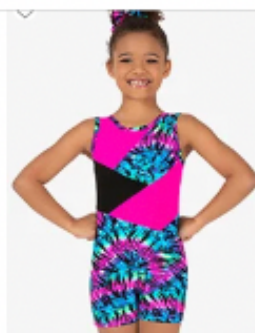

Gymnastics Attire

Students must wear athletic ware that they can go upside down in and the clothes DO NOT come up. Leotard and shorts, leotard and athletic leggings, a “bike short” style unitard, or a unitard are all acceptable.

Perfect Balance Girls Gymnastics
Glitter Print Tank Shorty Unitard
\$26.51

Perfect Balance Girls Gymnastics
Neon Tie-Dye Tank Leotard
\$34.01

Perfect Balance CHM Basic Velvet
Tank Leotard
\$23.03

Perfect Balance Girls Gymnastics
Neon Tie-Dye Tank Shorty Unitard
\$41.40

Marla Crown Womens Pinch Front
Tank Biketard
\$34.50

Gymnastics Attire

Students must wear athletic ware that they can go upside down in and the clothes DO NOT come up. Leotard and shorts, leotard and athletic leggings, a “bike short” style unitard, or a unitard are all acceptable.