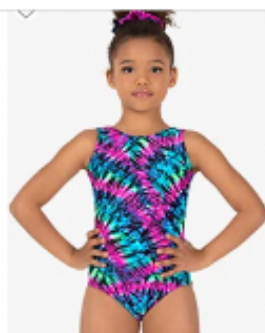

Gymnastics Attire

Students must wear athletic ware that they can go upside down in and the clothes DO NOT come up. Leotard and shorts, leotard and athletic leggings, a “bike short” style unitard, or a unitard are all acceptable.

Perfect Balance Girls Gymnastics
Glitter Print Tank Shorty Unitard
\$26.51

Perfect Balance Girls Gymnastics
Neon Tie-Dye Tank Leotard
\$34.01

Perfect Balance CHM Basic Velvet
Tank Leotard
\$23.03

Perfect Balance Girls Gymnastics
Neon Tie-Dye Tank Shorty Unitard
\$41.40

Marla Crown Womens Pinch Front
Tank Biketard
\$34.50

Gymnastics Attire

Students must wear athletic ware that they can go upside down in and the clothes DO NOT come up. Leotard and shorts, leotard and athletic leggings, a “bike short” style unitard, or a unitard are all acceptable.